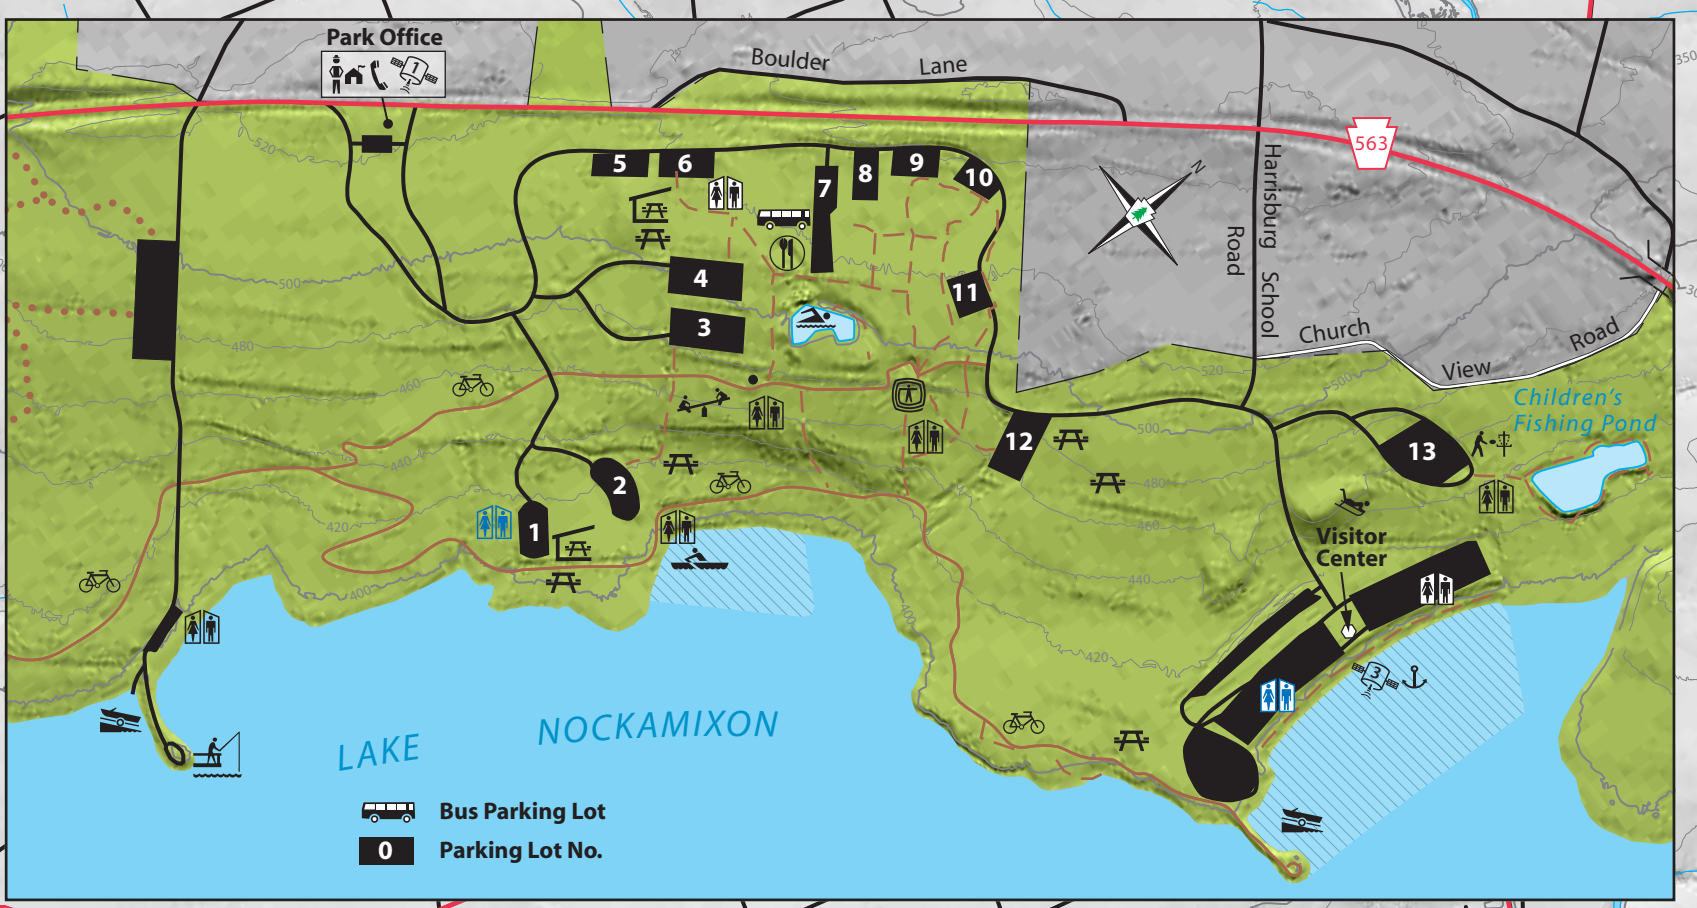

NOCKAMIXON STATE PARK

BUCKS COUNTY

- Park Office
- Blue Symbols Mean ADA Accessible
- Public Phone
- Restrooms
- Food Concession
- Environmental Education Center
- Picnic Area
- Picnic Pavilion
- Modern Cabins
- County Park Campground
- Disc Golf
- Swimming Pool & First Aid
- Sledding
- Boat Rental
- Boat Launch
- Marina
- Fishing Pier
- Overlook
- Parking
- Bus Parking Lot
- Hiking Trail
- Multi-use Trail: Hiking and Horseback Riding
- Mountain Biking
- Paved Bicycling Trail
- Unpaved Road
- Gate
- No Fishing No Hunting
- State Park No Hunting
- State Park Hunting
- Archery Only

CONTOURS ARE ON 50 FT. INTERVALS

- GPS Coordinates**
Decimal Degree Lat. Long.
1. Park Office
40.46342, -75.24179
 2. Cabins
40.44765, -75.23415
 3. Marina
40.46915, -75.22503
 4. Tohickon Boat Launch
40.4763, -75.20891
 5. Spillway Overlook
40.46673, -75.18529

IN CASE OF EMERGENCY
DIAL 911

- Bus Parking Lot
- Parking Lot No.