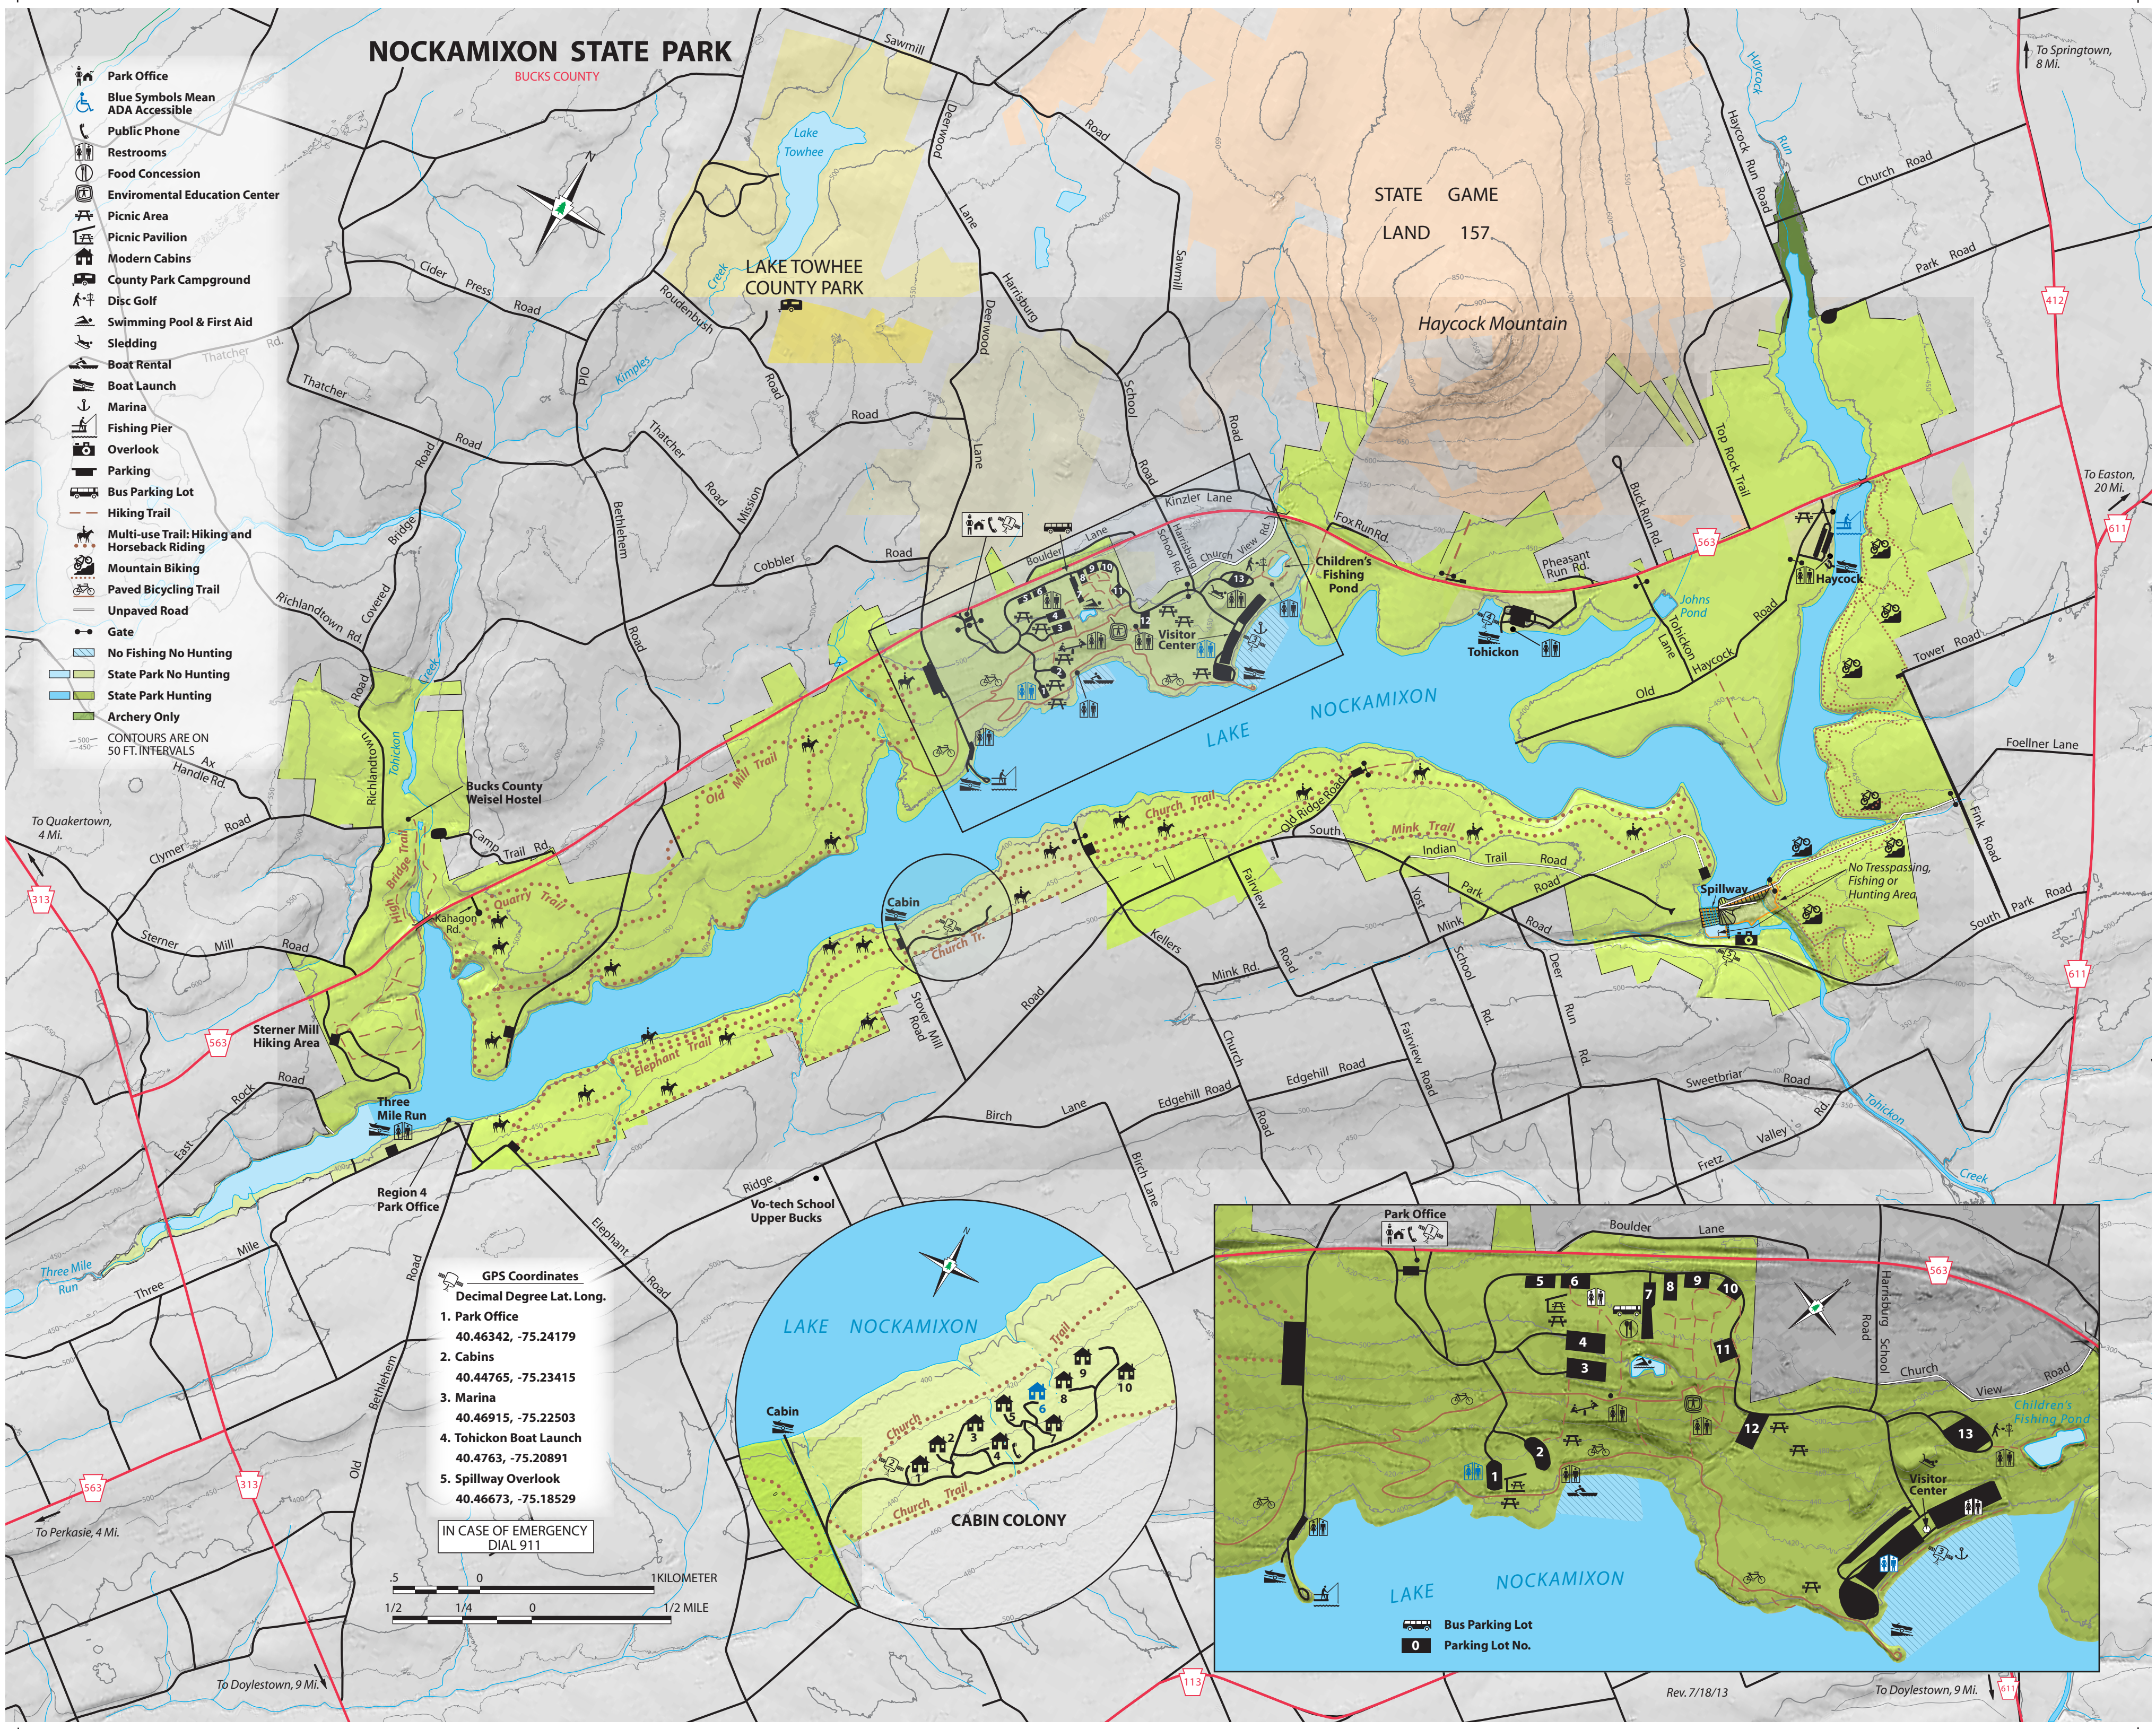

NOCKAMIXON STATE PARK

BUCKS COUNTY

- Park Office
- Blue Symbols Mean ADA Accessible
- Public Phone
- Restrooms
- Food Concession
- Environmental Education Center
- Picnic Area
- Picnic Pavilion
- Modern Cabins
- County Park Campground
- Disc Golf
- Swimming Pool & First Aid
- Sledding
- Boat Rental
- Boat Launch
- Marina
- Fishing Pier
- Overlook
- Parking
- Bus Parking Lot
- Hiking Trail
- Multi-use Trail: Hiking and Horseback Riding
- Mountain Biking
- Paved Bicycling Trail
- Unpaved Road
- Gate
- No Fishing No Hunting
- State Park No Hunting
- State Park Hunting
- Archery Only

CONTOURS ARE ON 50 FT. INTERVALS

- GPS Coordinates**
Decimal Degree Lat. Long.
1. Park Office
40.46342, -75.24179
 2. Cabins
40.44765, -75.23415
 3. Marina
40.46915, -75.22503
 4. Tohickon Boat Launch
40.4763, -75.20891
 5. Spillway Overlook
40.46673, -75.18529

IN CASE OF EMERGENCY
DIAL 911

- Bus Parking Lot
- Parking Lot No.