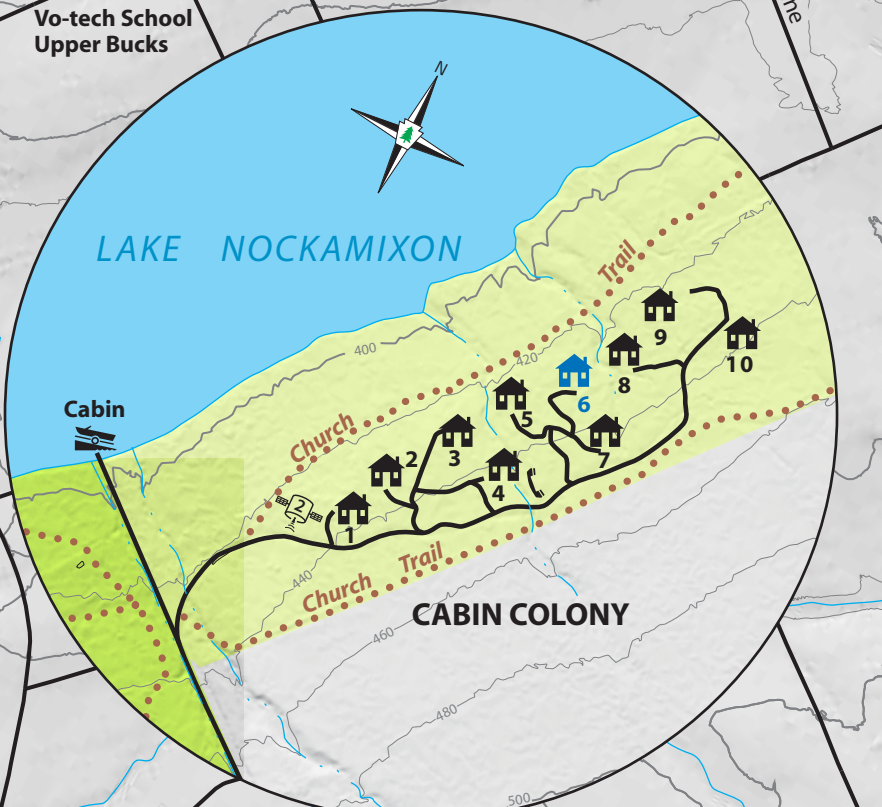

NOCKAMIXON STATE PARK

BUCKS COUNTY

- Park Office
- Blue Symbols Mean ADA Accessible
- Public Phone
- Restrooms
- Food Concession
- Environmental Education Center
- Picnic Area
- Picnic Pavilion
- Modern Cabins
- County Park Campground
- Disc Golf
- Swimming Pool & First Aid
- Sledding
- Boat Rental
- Boat Launch
- Marina
- Fishing Pier
- Overlook
- Parking
- Bus Parking Lot
- Hiking Trail
- Multi-use Trail: Hiking and Horseback Riding
- Mountain Biking
- Paved Bicycling Trail
- Unpaved Road
- Gate
- No Fishing No Hunting
- State Park No Hunting
- State Park Hunting
- Archery Only

CONTOURS ARE ON 50 FT. INTERVALS

- GPS Coordinates**
Decimal Degree Lat. Long.
1. Park Office
40.46342, -75.24179
 2. Cabins
40.44765, -75.23415
 3. Marina
40.46915, -75.22503
 4. Tohickon Boat Launch
40.4763, -75.20891
 5. Spillway Overlook
40.46673, -75.18529

IN CASE OF EMERGENCY
DIAL 911

- Bus Parking Lot
- Parking Lot No.